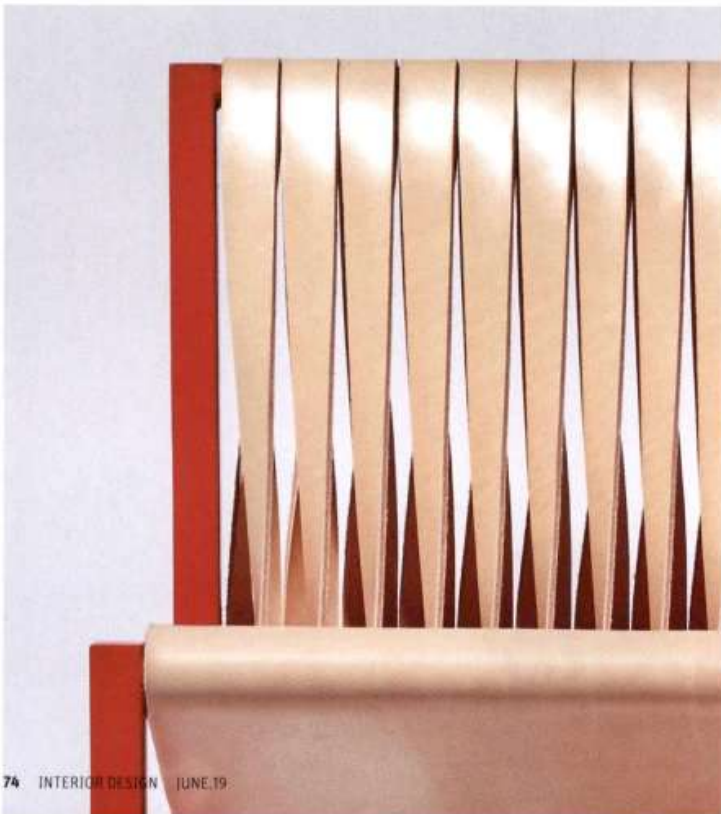

INTERIOR DESIGN®

JUNE
2019

sitting pretty

MARKET milan

it's all in the details

Zoom in on these special seats

1. Reversivèl Millenium chair in iron with champagne-gold and blue finish and L'Opificio Steila polyester-viscose by Tacchini.
 2. Yin & Yang lounge chair in waxed walnut and leather by Riva 1920.
 3. Planet chair in lacquered steel, stained solid ash, and Pierre Frey Tipi wool-polyamide by La Chance.
 4. Rio chaise in lacquered plywood, cane, and leather by Espasso.
 5. DL lounge chair in powder-coated steel and saddle leather by DesignByThem.
- See page 78 for sources. ➔