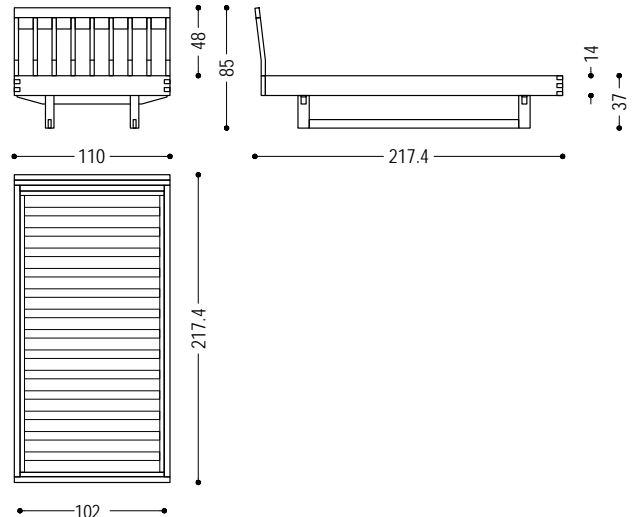

BAM BAM SINGLE