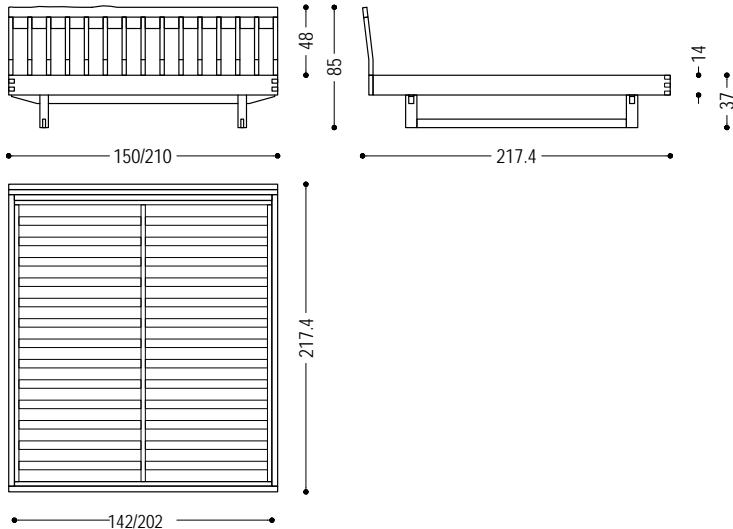

AVAILABLE FINISHES:

A1: walnut without knots, walnut with knots

A2: oak without knots, oak with knots, cherry, maple

BAM BAM DOUBLE - BAM BAM FRENCH